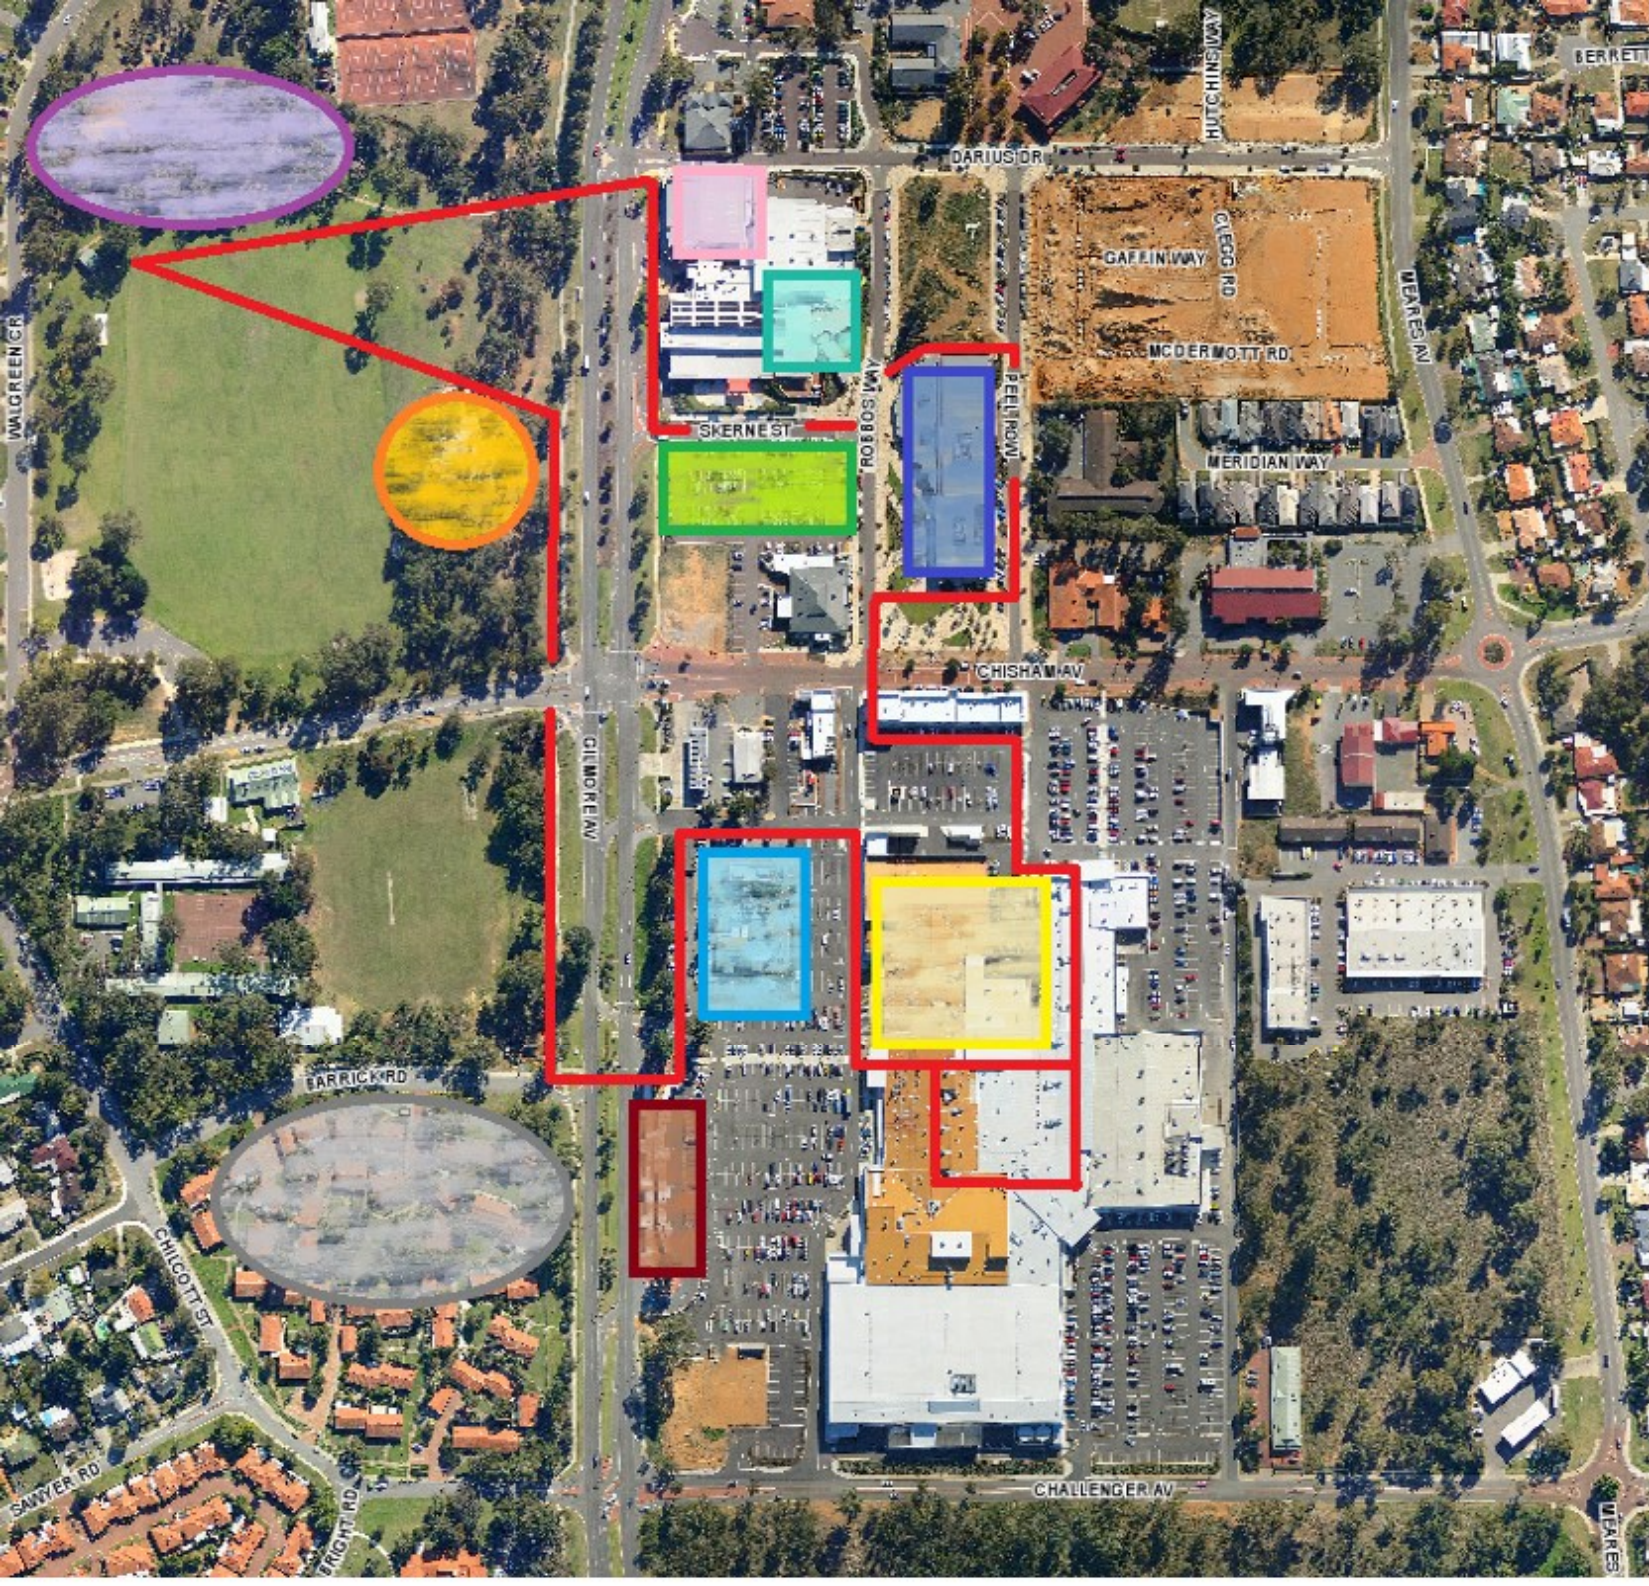

Community Liaison Patrol Kwinana CBD Area

*Key Landmarks, Facilities and
Public Places Key*

-  Darius Wells Centre
-  Recquatic Centre
-  Zone Youth Space
-  Adventure Park Playground
-  Edge Skate Park
-  Retirement Village
-  Busport on Gilmore A
-  Food Precinct at KMP
-  Kwinana Marketplace
-  Recquatic and Darius Wells Car Park
-  Patrol Route